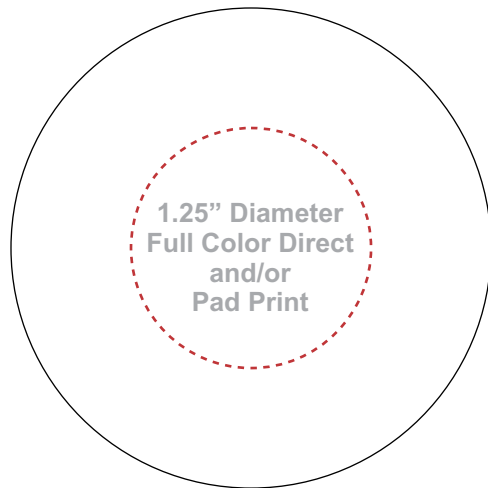

Stress Relievers - Beach Ball

Imprint Method: Full Color Direct & Pad Print (ONLY one color)

- Product size = 2.5” in diameter
- Standard Side #1 = 1.25” diameter
- Standard Side #2 = 1.25” diameter

Side 1

Side 2

Actual Size