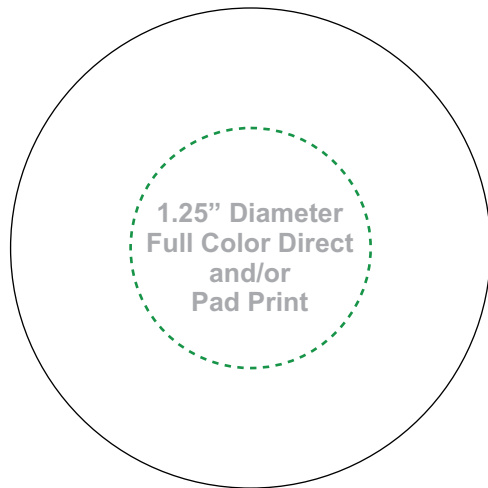

Stress Relievers - Beach Ball

Imprint Method: Full Color Direct & Pad Print (ONLY one color)

- Product size = 2.5” in diameter
- Standard Side #1 = 1.25” diameter
- Standard Side #2 = 1.25” diameter

Side 1

Side 2

Actual Size